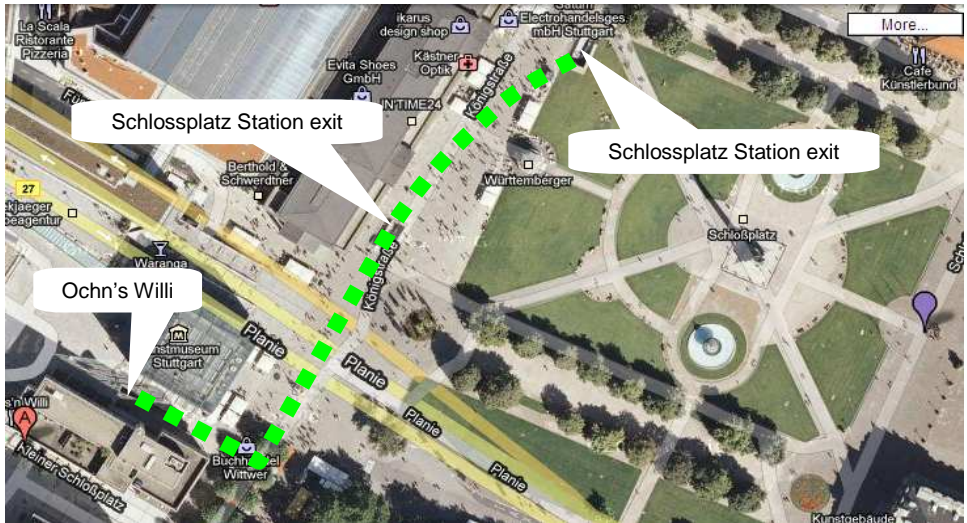

Directions:

The easiest way to reach **Ochs'n Willi** is to use the Stuttgart underground.

Take line **U5, U6, U7 or U15** to **Schlossplatz Station** (Palace Square Station).

Ochs'n Willi Restaurant is just a short walk from the station exit, follow the green line below.